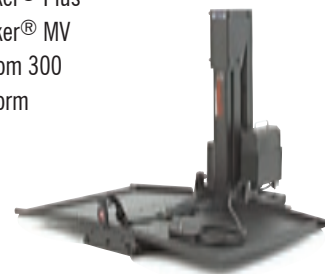

SPECIFICATIONS

Weight capacity	300 lbs.
Maximum speed	Up to 3.5 mph
Ground clearance	1.75"
Turning radius	22.75"
Overall length	27.75"
Overall width	21.5"
Drive Wheels	8"
Front anti-tips	5" solid
Rear casters	3" solid
Suspension	Limited
Drive train	Two-motor, in-line, rear-wheel drive
Braking system	Intelligent braking (electronic, regenerative disc brakes)
Standard electronics	40 amp, PG GC2 controller
Specialty controls	No
Battery charger	Off-board, 3 amp (standard)
Per-charge range	Up to 15 miles
Battery requirements	(2) 12 volt, deep cycle
Battery size	U-1
Battery weight	24.5 lbs. each
Base weight	70 lbs.
Standard seat weight	30 lbs.
Max. seat dimensions	18" x 16"
Warranty	5-year limited warranty on frame; 1-year limited warranty on electronics; 1-year limited warranty on drive motors

COLOR CHOICES

MODELS

Jazzy Select-C

FEATURES

- U-1 batteries for greater per charge range
- In-line motor technology for increased torque and efficiency
- Tight turning radius of 22.75" for tight space maneuverability
- Solid tires for worry free ride
- 40 amp PG GC2 controller
- 300 lbs. weight capacity
- 21.5" overall width
- 3 amp off-board charger
- Full length padded armrests

OPTIONS

- Weather cover
- Cup holder
- Rear basket

RECOMMENDED LIFTS

Silver Star®
Lifts & Ramps

- Backpacker® Plus
- Backpacker® MV
- Silver Boom 300
- Full Platform

Pride®
Mobility Products Corp.

(US) 800-800-8586 ▪ (Canada) 888-570-1113
Visit us on the web: www.pridemobility.com

The information contained herein is correct at the time of publication; we reserve the right to alter specifications without prior notice. Speed and range vary with user weight, terrain type, battery charge, battery condition and tire pressure. Due to manufacturing tolerances and continual product improvement, length, width, turning radius and ground clearance can be subject to variance of + or - 3%.