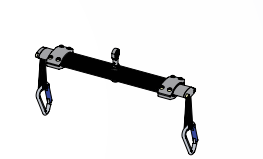

1 Power the Zeus out of the vehicle and lower it down to the mobility device

2 Connect by lifting the two keyhole plates to the lifting bracket

3 Lift the mobility device and rotate it into the trunk of the vehicle

4 Position the mobility device in the trunk and lower it down onto the floor

When not in use, the Zeus can be removed allowing almost full use of the trunk

1 Choose Your Mobility Device

Wheelchair

Small Scooter

Large Scooter

Power Chair

2 Select your Appropriate Docking Device

Two Point Keyhole Bracket Spreader Bar

For lifting power chairs

Two Point Karabiner Spreader Bar

Locate the eye hole bracket/mounting

Four Point Keyhole Bracket Spreader Bar

Normally on the frame or seat assembly

Four Point Karabiner Spreader Bar

Snap the Karabiner onto the eye hole bracket

3 Color

Carbon Gray

Fitting kits are available for most makes and models