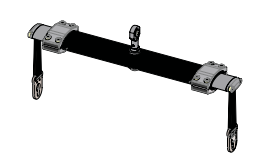

Features and Benefits

- With a 260 lb. and 440 lb. lifting capacity, the Zeus is the most powerful boom lift in the world
- Beautifully engineered to complement your vehicle
- Highly adjustable to fit most vehicles
- Ideal for power chairs, mobility scooters and manual wheelchairs
- Tailored fitting kit
- Easily removed when not in use and easily transferable from one vehicle to another
- Remote control powered by the vehicle battery
- Standard in Carbon Grey

1 Power the Zeus out of the vehicle and lower it down to the mobility device

2 Connect by lifting the two keyhole plates to the lifting bracket

3 Lift the mobility device and rotate it into the trunk of the vehicle

4 Position the mobility device in the trunk and lower it down onto the floor

When not in use, the Zeus can be removed allowing almost full use of the trunk

1 Choose Your Mobility Device

Wheelchair

Small Scooter

Large Scooter

Power Chair

2 Select your Appropriate Docking Device

Two Point Keyhole Bracket Spreader Bar

For lifting power chairs

Two Point Karabiner Spreader Bar

Locate the eye hole bracket/mounting

Four Point Keyhole Bracket Spreader Bar