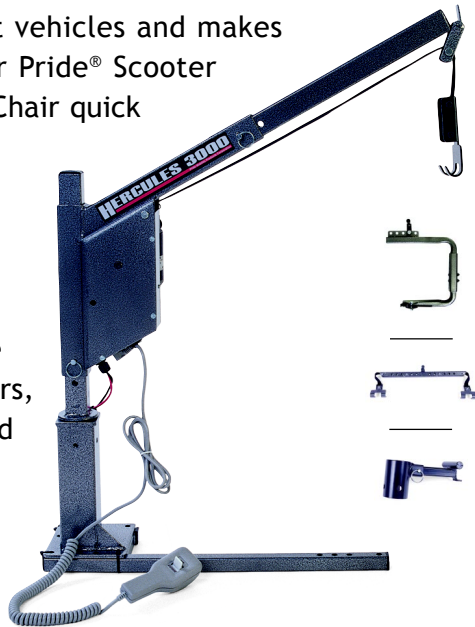

**New Improved Motor
&
Enhanced Durability**

HERCULES[®]

3000

Pride Mobility Products[®] Corporation

The Hercules[®] 3000 Lift is the only lift specifically engineered for Pride products, and like the products it is designed to complement, it is strong, durable and dependable. The Hercules 3000 Lift fits readily into most vehicles and makes transporting your Pride[®] Scooter or Jazzy[®] Power Chair quick and convenient.

HERCULES 3000
Designed to lift most of our Pride Jazzy Power Chairs, Pride Scooters and PMVs.*

Various docking devices are available for most Pride Scooters and Jazzy Power Chairs. Attachments are available that will allow you to leave the seat on your Pride Scooter or Jazzy Power Chair depending on the cargo space of your vehicle.*

* Please contact your Pride Provider to confirm models/seating systems that the Hercules is capable of lifting and also to determine if the Hercules can be installed in your vehicle. (The lifting capacity of the Hercules is 275 lbs.)

FEATURES

- Easily installs in most vehicles
- Conveniently adjustable with 2 quick-release pins
- Complete line of docking devices available for Pride products that weigh up to 275 lbs.
- Easily assembles and disassembles
- Our exclusive new pivoting hook for easy maneuvering of Scooter/Jazzy into vehicle
- Transport lock pin added for boom arm stability during transport
- Improved motor gear box design offers smoother and more efficient operation than ever before
- 1-year limited warranty
- Optional corded remote available for ease of operation