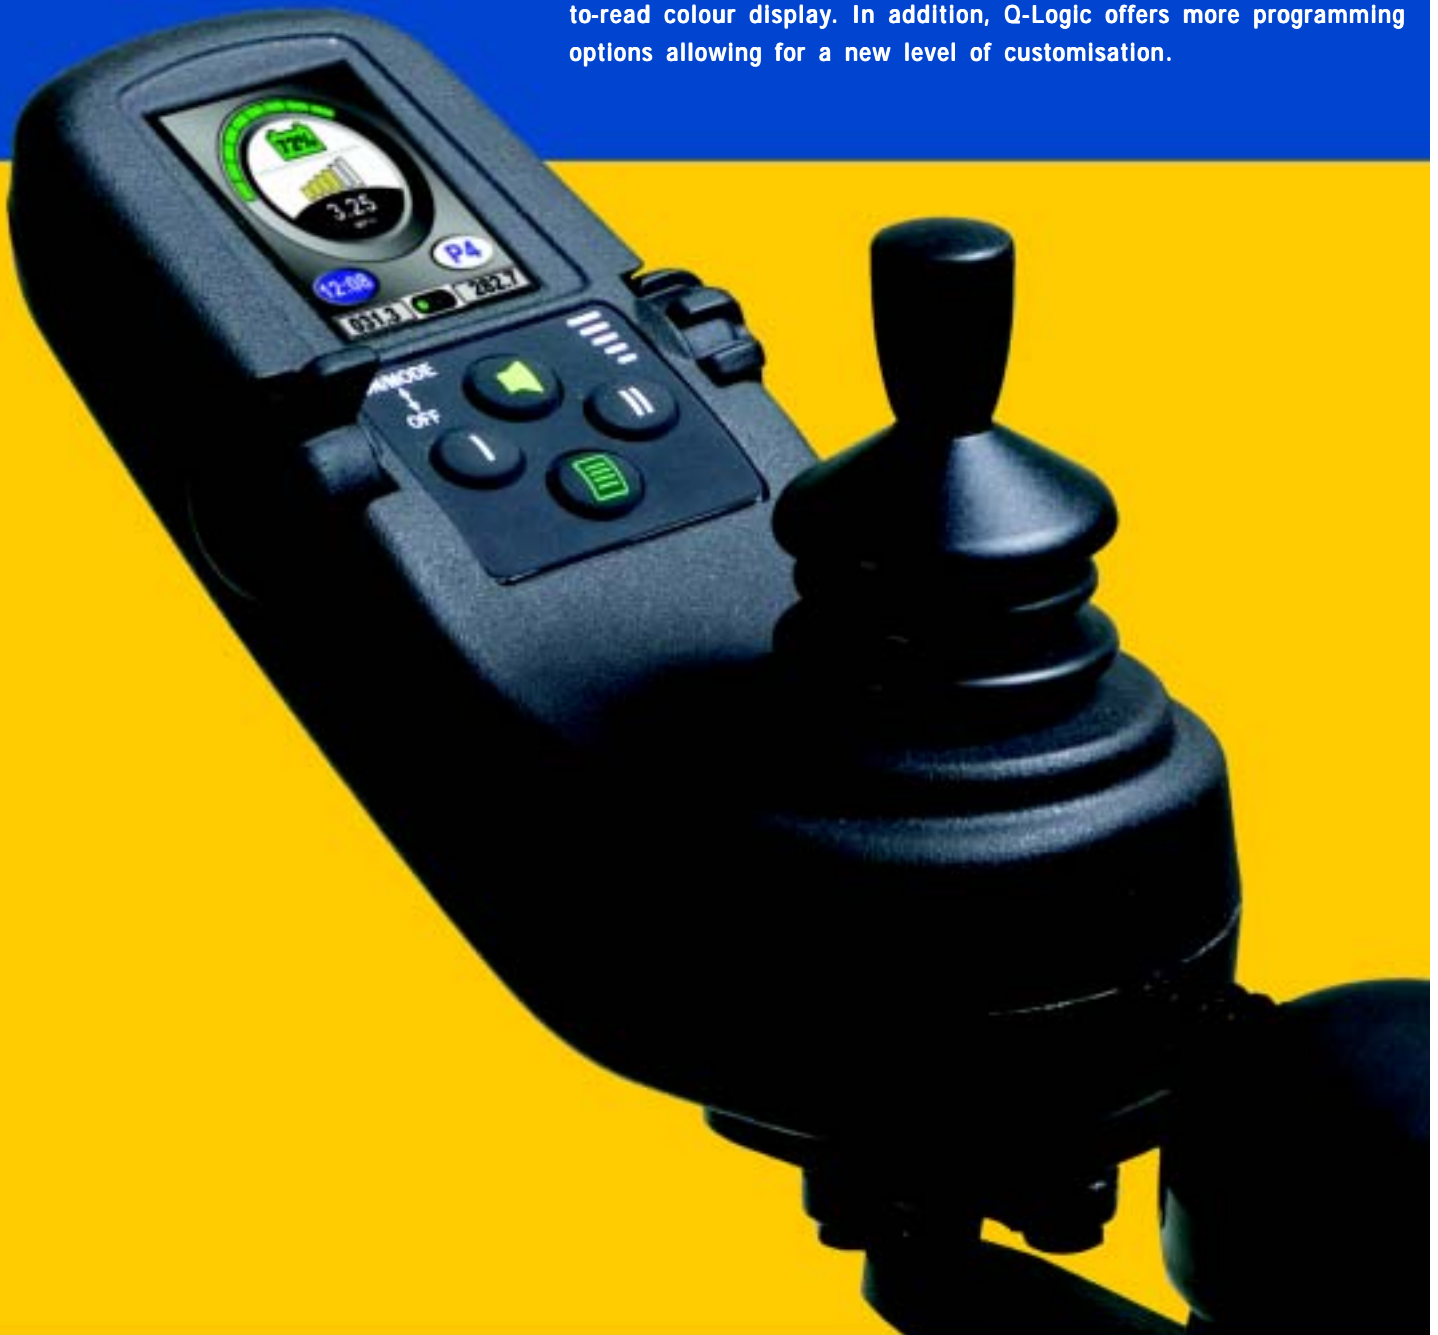

Q-Logic

Drive Control System

The fully programmable Q-Logic Drive Control System is packed with unique features including an innovative display that provides users with more information than ever before. Speed, battery condition, odometer information, and time are presented in an easy-to-read colour display. In addition, Q-Logic offers more programming options allowing for a new level of customisation.

www.quantumrehab.com

Pride[®]
Mobility Products
Australia Pty. Ltd.

AVAILABLE MODULES

- Hand Control
- Stand Alone Joystick
- Attendant Control
- Enhanced Display
- Power Base Module
- Sip-N-Puff Module
- ECU Module
- Advanced Actuator Module
- Hand-held Programmer
- PC Based Programmer

Stand Alone Joystick/
Attendant Control

Enhanced
Display

Power Base
Module

Hand-held
Programmer

FULL-COLOUR DISPLAY SCREENS

Drive Screen

- Speedometer
- Battery Charge Indicators
- Profile Indicator
- Real Time Clock
- Speed Knob Position Indicator
- Odometer
- Trip Odometer
- Drive Status Indicator

Seating Screen

- Angle Indication
- Illuminated Panels Indicate Active Seating Functions
- Drive Status Indicator
- Battery Indicator
- Profile Indicator
- Real Time Clock

Speed Display

Actuator Display

Latched Screen