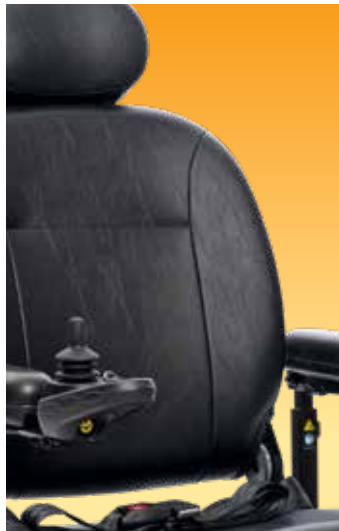

Jazzy[®]

SELECT 6

The Jazzy Select[®] 6 incorporates sporty design and performance features for a truly unique ride experience. Pride's patented Active-Trac[®] Suspension combined with six wheels on the ground and an innovative articulating beam allow for superior performance indoors and out, with added stability over uneven terrain and ramp transitions.

ACTIVE-TRAC[®] SUSPENSION

**JAZZY ARMOR[®] AND
COLOR-THROUGH
SHROUD**

**COMFORT HIGH-BACK SEAT
WITH REPLACEABLE BACK
AND SEAT COVERS**

**NORTH AMERICA'S
FAVORITE POWER CHAIR**

Learn more online.

gojazzy.com

Colors

Jazzy Red

Jazzy Blue

Features and Benefits

- Jazzy® Armor® includes shroud and controller guards to protect against daily wear and tear
- Depth adjustable, limited recline comfort high back seat available
- Universal, fixed, in-line joystick mount
- Flip-up, angle-adjustable foot platform
- Black, flat-free, non-marking tires
- 60" lap belt

Seating Options*

- Depth adjustable, limited recline comfort high back seat with solid seat pan, available sizes: 16"x16"-18", 18"x18"-20", 20"x18"-20"
- Deluxe contour, limited recline high back available sizes: 18"x16"
- Deluxe contour, limited recline, high back with solid seat pan, available sizes: 16"x16"-20"x20"
- Power Elevating Seat (note seat does not swivel)
- Synergy® Seat