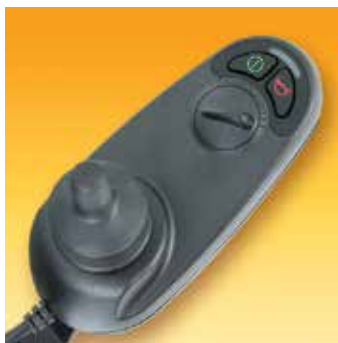

Jazzy®

ELITE ES PORTABLE

The Jazzy® Elite ES-Portable offers a combination of great style, comfort, performance and portability and disassembles into 5 convenient pieces for your active lifestyle. The in-line, front-wheel drive design allows tight turns around corners, with large front wheels for extra absorption over obstacles.

CONVENIENT DISASSEMBLY

PERFORMANCE-MATCHED
ELECTRONICS

COMFORT HIGH-BACK SEAT
WITH HEADREST

AMERICA'S FAVORITE
POWER CHAIR

Learn more online.

gojazzy.com

Specifications

Weight Capacity	300 lbs.
Maximum Speed	Up to 4 mph
Ground Clearance	1.5"
Turning Radius	25.5"
Overall Length	34.75"
Overall Width	22.75"
Drive Wheels	9" solid
Front Wheels	3" solid anti-tips
Rear Wheels	6" solid casters
Suspension	Limited
Drivetrain	Two-motor, in-line, front-wheel drive
Braking System	Regenerative and electro-mechanical
Standard Electronics	40 amp, PG GC 3 controller
Battery Charger	Off-board, 3 amp
Per-Charge Range	Up to 11 miles
Battery Requirements	(2) 12 volt, deep cycle, U-1
Battery Weight	25 lbs. each
Base Weight	48 lbs.
Standard Seat Weight	43 lbs.
Standard Seat	16" x 16-18", 18" x 18-20", 20" x 18-20"
Max. Seat Dimensions	20" x 20"
Warranty	5-year limited on frame; 13-month limited on batteries; 13-month limited on electronics; 13-month limited on drive motors

*Additional charges may apply.

Features

- Easy disassembly for convenient transport
- Depth adjustable, limited recline comfort high back seat available
- Universal, fixed, in-line joystick mount
- Flip-up foot platform
- Black, flat-free, non-marking tires
- 60" lap belt