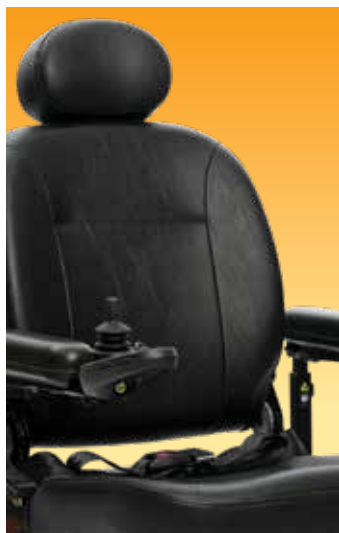

Jazzy®

ELITE ES PORTABLE

The Jazzy® Elite ES-Portable offers a combination of great style, comfort, performance and portability and disassembles into 5 convenient pieces for your active lifestyle. The in-line, front-wheel drive design allows tight turns around corners, with large front wheels for extra absorption over obstacles.

CONVENIENT DISASSEMBLY

PERFORMANCE-MATCHED
ELECTRONICS

COMFORT HIGH-BACK SEAT
WITH HEADREST

AMERICA'S FAVORITE
POWER CHAIR

Learn more online.

gojazzy.com

Specifications

Weight Capacity	300 lbs.
Maximum Speed	Up to 4 mph
Ground Clearance	1.5"
Turning Radius	25.5"
Overall Length	34.75"
Overall Width	22.75"
Drive Wheels	9" solid
Front Wheels	3" solid anti-tips
Rear Wheels	6" solid casters
Suspension	Limited
Drivetrain	Two-motor, in-line, front-wheel drive
Braking System	Regenerative and electro-mechanical
Standard Electronics	40 amp, PG GC 3 controller
Battery Charger	Off-board, 3 amp
Per-Charge Range	Up to 11 miles
Battery Requirements	(2) 12 volt, deep cycle, U-1
Battery Weight	25 lbs. each
Base Weight	48 lbs.
Standard Seat Weight	43 lbs.
Standard Seat	16" x 16-18", 18" x 18-20", 20" x 18-20"
Max. Seat Dimensions	20" x 20"
Warranty	5-year limited on frame; 13-month limited on batteries; 13-month limited on electronics; 13-month limited on drive motors

*Additional charges may apply.

Features

- Easy disassembly for convenient transport
- Depth adjustable, limited recline comfort high back seat available
- Universal, fixed, in-line joystick mount
- Flip-up foot platform
- Black, flat-free, non-marking tires
- 60" lap belt

Seating Options*

- Depth adjustable, limited recline comfort high back seat with solid seat pan, available sizes: 16"x16"-18", 18"x18"-20"
- Deluxe contour, limited recline high back available sizes: 18"x16"
- Deluxe contour, limited recline, high back with solid seat pan, available sizes: 16"x16" or 20"x16"
- Synergy® Seat