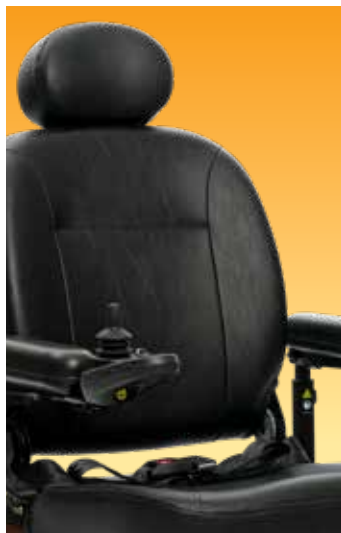

## SELECT 6

The Jazzy Select<sup>®</sup> 6 incorporates sporty design and performance features for a truly unique ride experience. Pride's patented Active-Trac<sup>®</sup> Suspension combined with six wheels on the ground and an innovative articulating beam allow for superior performance indoors and out, with added stability over uneven terrain and ramp transitions.

### ACTIVE-TRAC<sup>®</sup> SUSPENSION

**JAZZY ARMOR<sup>®</sup> AND  
COLOR-THROUGH  
SHROUD**

**COMFORT HIGH-BACK SEAT  
WITH REPLACEABLE BACK  
AND SEAT COVERS**

# Features and Benefits

- Jazzy® Armor® includes shroud and controller guards to protect against daily wear and tear
- Depth adjustable, limited recline comfort high back seat
- Universal, fixed, in-line joystick mount
- Flip-up height adjustable foot platform
- Black, flat-free, non-marking tires
- 60" lap belt