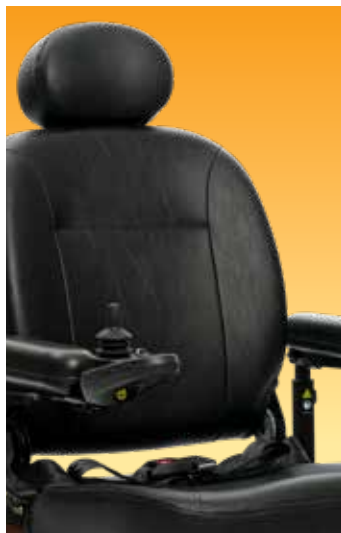

Jazzy[®]

SELECT 6

The Jazzy Select[®] 6 incorporates sporty design and performance features for a truly unique ride experience. Pride's patented Active-Trac[®] Suspension combined with six wheels on the ground and an innovative articulating beam allow for superior performance indoors and out, with added stability over uneven terrain and ramp transitions.

ACTIVE-TRAC[®] SUSPENSION

**JAZZY ARMOR[®] AND
COLOR-THROUGH
SHROUD**

**COMFORT HIGH-BACK SEAT
WITH REPLACEABLE BACK
AND SEAT COVERS**

AMERICA'S FAVORITE POWER CHAIR

Learn more online.

gojazzy.com

Specifications

Colors

Jazzy Red

Jazzy Blue

Models

Jazzy Select 6-SS	Code: K0822
Jazzy Select 6-C	Code: K0823

*Additional charges may apply.

Features and Benefits

- Jazzy® Armor® includes shroud and controller guards to protect against daily wear and tear
- Depth adjustable, limited recline comfort high back seat
- Universal, fixed, in-line joystick mount
- Flip-up height adjustable foot platform
- Black, flat-free, non-marking tires
- 60" lap belt

Seating Options*

- Depth adjustable, limited recline comfort high back seat with solid seat pan, available sizes: 16"x16"-18", 18"x18"-20", 20"x18"-20"
- Deluxe contour, limited recline high back available sizes: 18"x16"
- Deluxe contour, limited recline, high back with solid seat pan, available sizes: 16"x16" or 20"x20"
- Power Elevating Seat (note seat does not swivel)
- Synergy® Seat