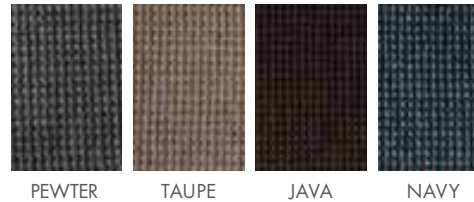

FEATURES

- Up to a 375 lb. weight capacity
- Available sizes: Small, Petite Wide, Medium, Large
- Pocketed coiled seating
- True-infinite positioning
- Remote with USB charger