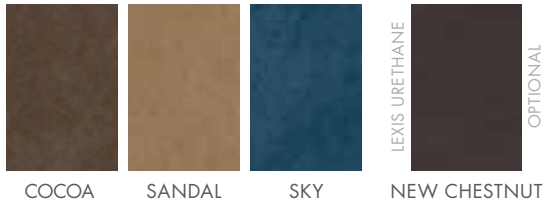

FEATURES

- Up to a 325 lb. weight capacity
- 3 position recliners
- Easy-to-use hand control
- Large dual pockets for ample storage