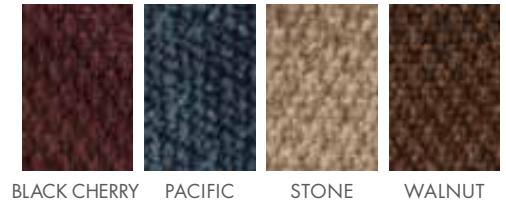

FEATURES

- Up to a 600 lb. weight capacity
- Available sizes: Small, Medium, Large, Petite Wide, XL and XXL
- Remote with USB charger
- 2 and 3-position recliners
- Standard footrest extension (except on S, XL & XXL)