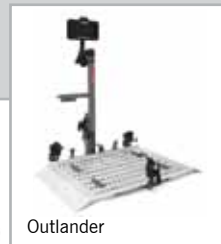

Pride™ Lifts & Ramps

- Backpacker® Plus
- Outlander
- Silver Boom 300
- Backpacker® MV

These lifts are compatible with the Celebrity® X.

The information contained herein is correct at the time of publication; we reserve the right to alter specifications without prior notice. Speed & range vary with user weight, terrain type, battery charge, battery condition and tire pressure.

800-800-8586 (US) • 888-570-1113 (Canada) • www.pridemobility.com

PRIDE
PERFORMANCE MOBILITY
— LIVE YOUR BEST™ —